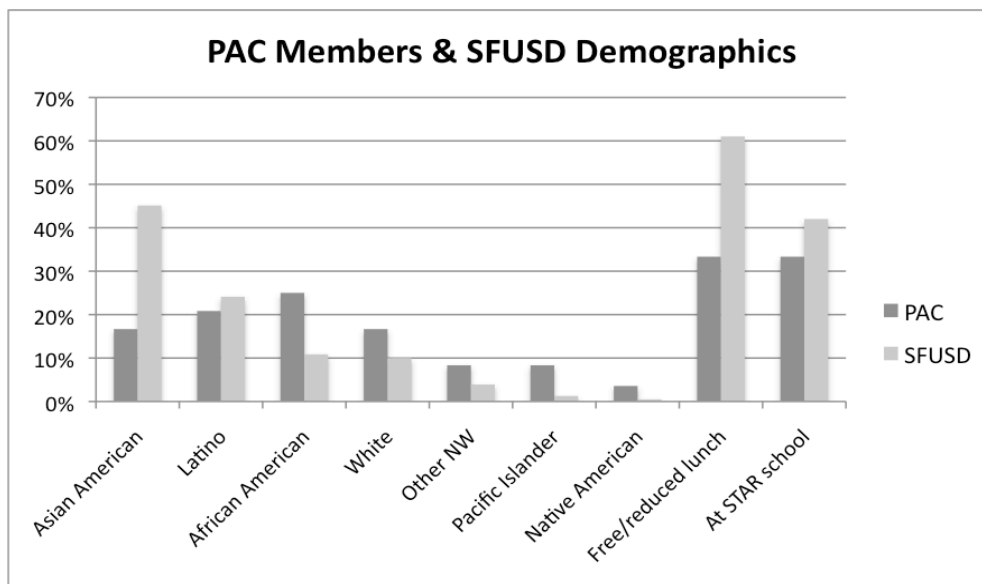

**Demographic Information of Current/Proposed PAC Membership
Compared with SFUSD Student Population**
(SFUSD data from 2010-2011)

Schools that PAC members' children attend:

Elementary: Alvarado, Clarendon, Grattan, Lau, Marshall, Miraloma, and Sheridan

K-8: Alice Fong Yu and Rooftop K-8

Middle: Hoover

High: Balboa, Burton, and Wallenberg

Neighborhoods where PAC members live:

Bayview, Glen Park, Ingelside and Ingelside Heights, Inner Sunset, Mission, Mission Terrace, Oceanview/Merced, Portola/Silver Terrace, Treasure Island, Western Addition/North of the Panhandle.